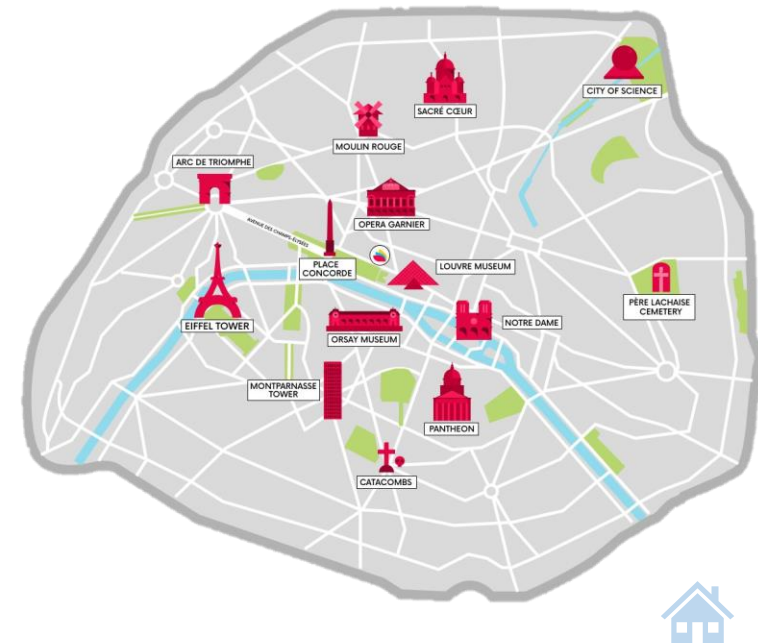

Paris

- Eiffel Tower
- Louvre museum
- The Champs Elysées and the Arc de Triomphe
- The Garnier opera
- Notre-Dame-de-Paris cathedral
- The Sacré Coeur

Paris 15th

- The exhibition center
- George Brassens park

- <https://parisjetaime.com/>
- <https://www.visitparisregion.com/fr>

Mercure Vittel 4*

Mercure Vittel

- Renovation planned for 2024-2025
- City center
- 30 Bedrooms
- Buffet breakfast area
- Bar
- Near wellness center
- Near casino
- Near horse racecourse