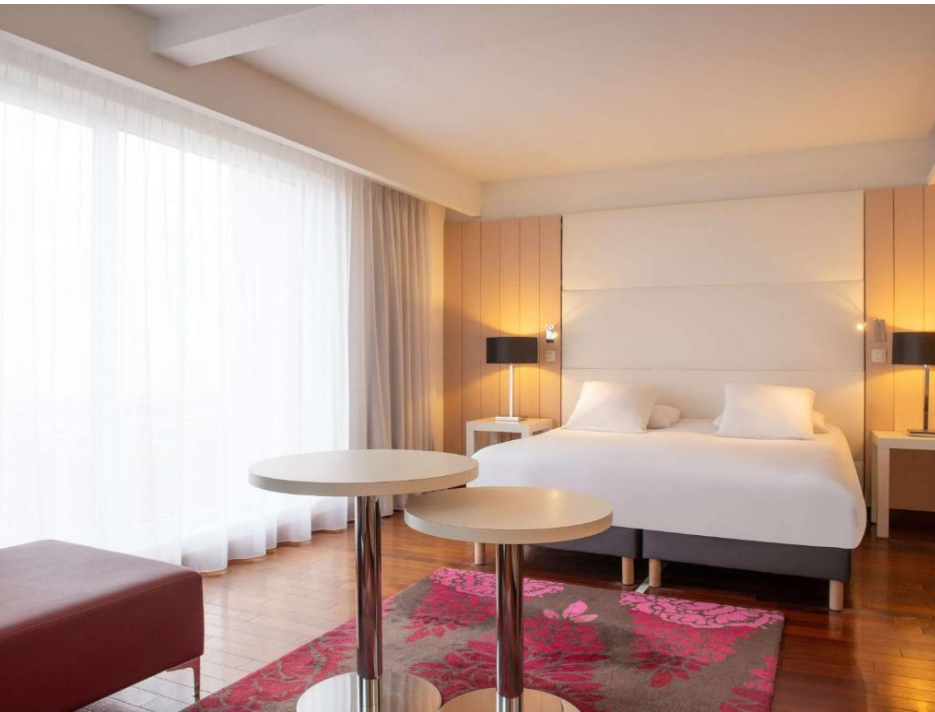

LA DÉCOUVERTE LOCALE,
LA PASSION MERCURE

Mercure Dieppe

Bedrooms (85)

Category	Bedding	Sofa bed + age policy + extra charge	Quantity	Max Capacity	Superfi cy	Extra bed + age policy + extra charge	Value add	Baby bed	Disabled rooms
Standard double bed city view	1 bed of 180cm (3 rooms with 160 cm)	N/A	16 (including 5 twinables)	3	≈25sq m	+18 € for adult or child	Courtesy tray, hairdryer, shower gel/shampoo mix, hand gel, towels, telephone, flat screen TV, wifi, canal plus channels, safe	Yes, FOC Upon availability	0
Standard Twin beds city view	2 beds of 90 cm		15	3	≈26sq m				0
Standard double bed sea view	1 bed of 180cm		36	3	≈25sq m				3
Bedroom Privilege double bed	1 bed of 180cm		12	2	≈27sq m				0
Family Suite double bed	1 bed of 180cm + sofa bed	Sofa bed of 140 cm +18€ pp for child from 12 yo or adult FOC under 12 yo	5	4	≈31sqm	N/A	same + Nespresso coffee machine, stocked mini bar (without alcohol), Bathrobe/slippe rs and more welcome products in the bathroom	0	
Privilege Suite double bed	1 bed of 180cm		1	4	≈36sq m	0			