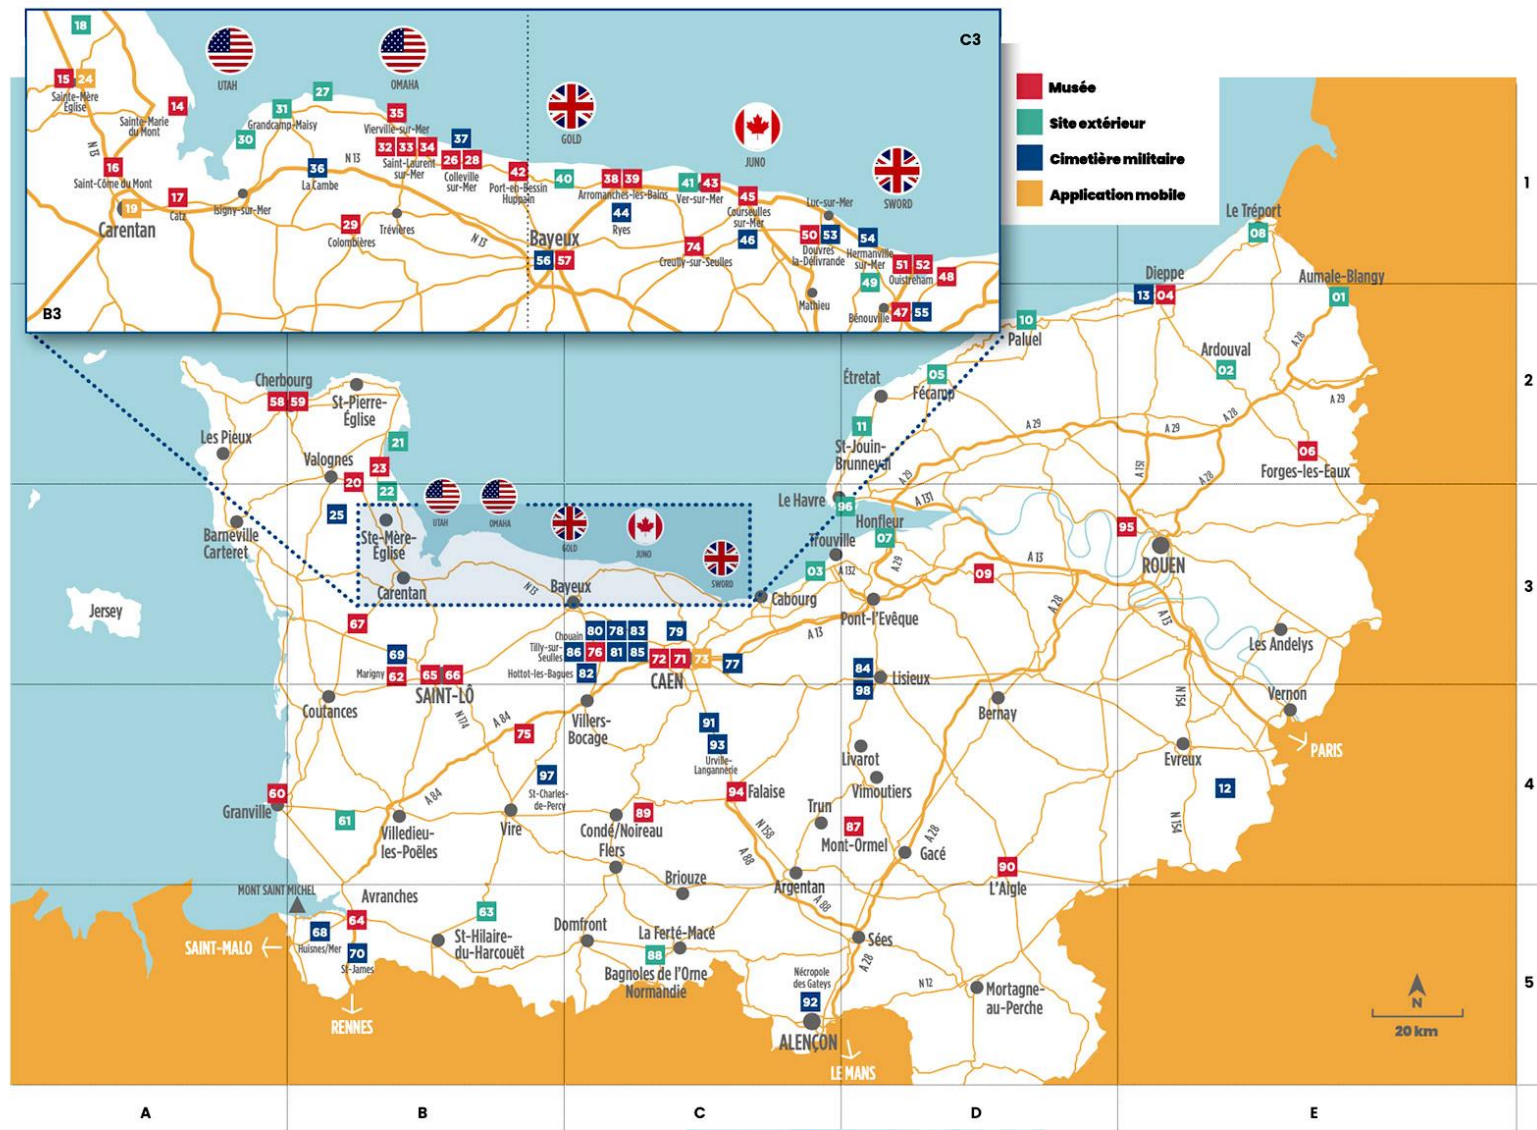

Caen

- The memorial
- The landing day beaches