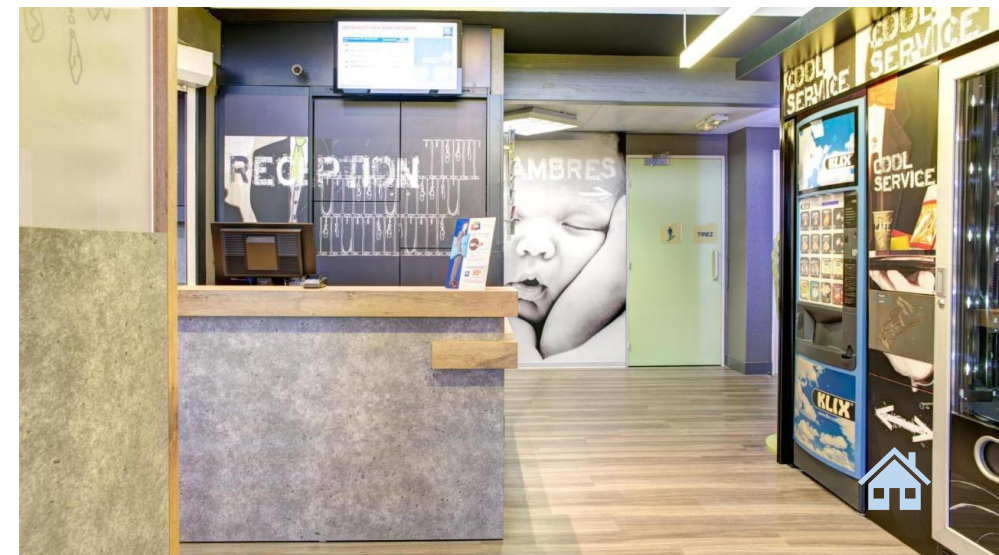

Ibis Budget Caen Mémorial 2*

Ibis Budget Mémemorial

- Close to highway
- Near Caen memorial and University
- 50 Bedrooms
- Breakfast area
- Sweet and savory snack dispensers
- Sport equipment
- « Vrai et bon » Jars