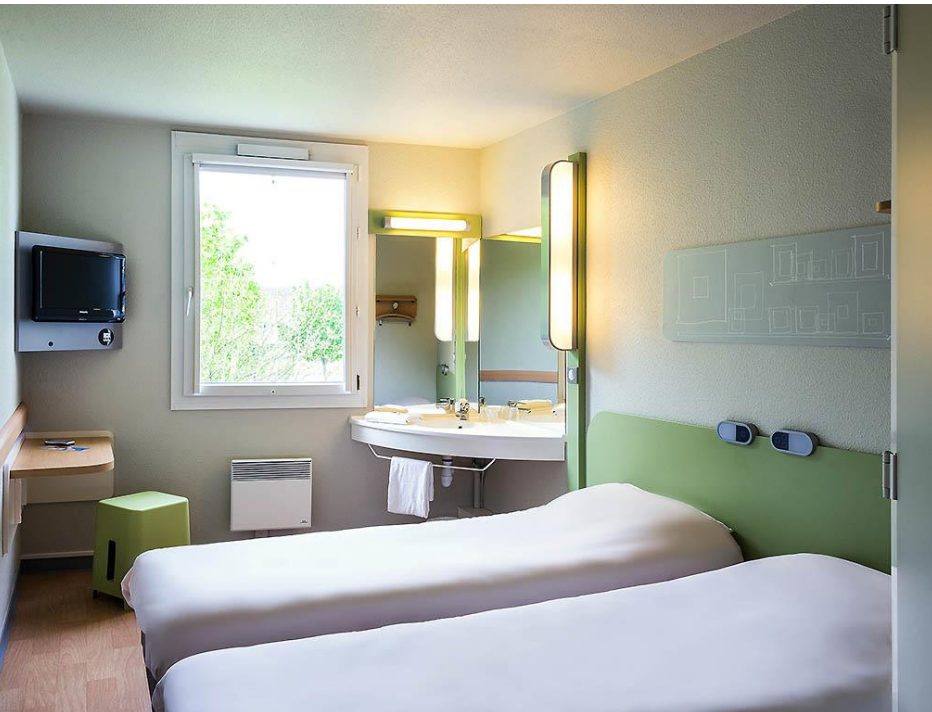

Ibis Budget Hérouville

Bedrooms (47)

Category	Bedding	Quantity	Capacity max	Superficy	Extra bed	Value add	Baby bed
Standard Triple room	1 bed of 150cm And 1 bunk bed of 80cm	26	3	12sqm	N/A	Shower gel, towels, large flat screen TV, wifi, canal plus channels.	Yes, FOC Upon availability
Standard room with 1 double bed	1 bed of 150cm	13	2	12sqm			
Standard room with 2 twin beds	2 beds of 90cm	4	2	12sqm			
Family room	2 beds of 150cm + 1 bunk bed of 80cm	2	5 adultes ou 2 adultes et 3 enfants	24sqm			
PRM	1 bed of 150cm + And 1 bunk bed of 80cm + 1 lit 90cm	2	4	22sqm			

Ibis Granville Port de Plaisance 3*

Ibis Granville Marina 3*

- Newly renovated (april 2024)
- Ideally located on the marina and nearby the city center
- 50 Bedrooms
- Bar with terrace
- Restaurant

Ibis Granville

Bedrooms (50)

Category	Bedding	Sofabed policy	Quantity	Capacity max	Superficy	Extra bed	Value add	Baby bed	Disabled rooms
Double	1 bed of 160cm	N/A	16	2	15sqm	No	Hair dryer, shower gel, towels, telephone, wifi flat screen TV, canal plus channels, office connections	Yes, FOC Upon availability	0
Double ocean view	1 bed of 160cm		24	2	15sqm				3
Quadruple (family)	1 bed of 160cm +2 beds of 80 cm		9	4					0
Quadruple (family) ocean view	1 bed of 160cm +2 beds of 80 cm		5	4	25sqm				0
Prestige	1 bed of 160cm	No additional fee, for 2a (bed of 140 cm)	5	4		+ Courtesy tray		0	

Ibis Budget Granville

Bedrooms (75)

Bedroom	Bedding	Quantity	Capacity	Superficy	Value Add	Baby bed	Disabled rooms
Standard double	1 bed of 150cm	31	2	9sqm	Shower gel, bath towels, flat screen TV, wifi, canal plus channels	Yes, FOC Upon availability	3
Standard twin	2 beds of 90 cm	6	2	9sqm			0
Standard Triple	1 bed of 150cm and 1 bunk bed of 80cm	38	3 adults or 2 adults and 1 child	9sqm			0