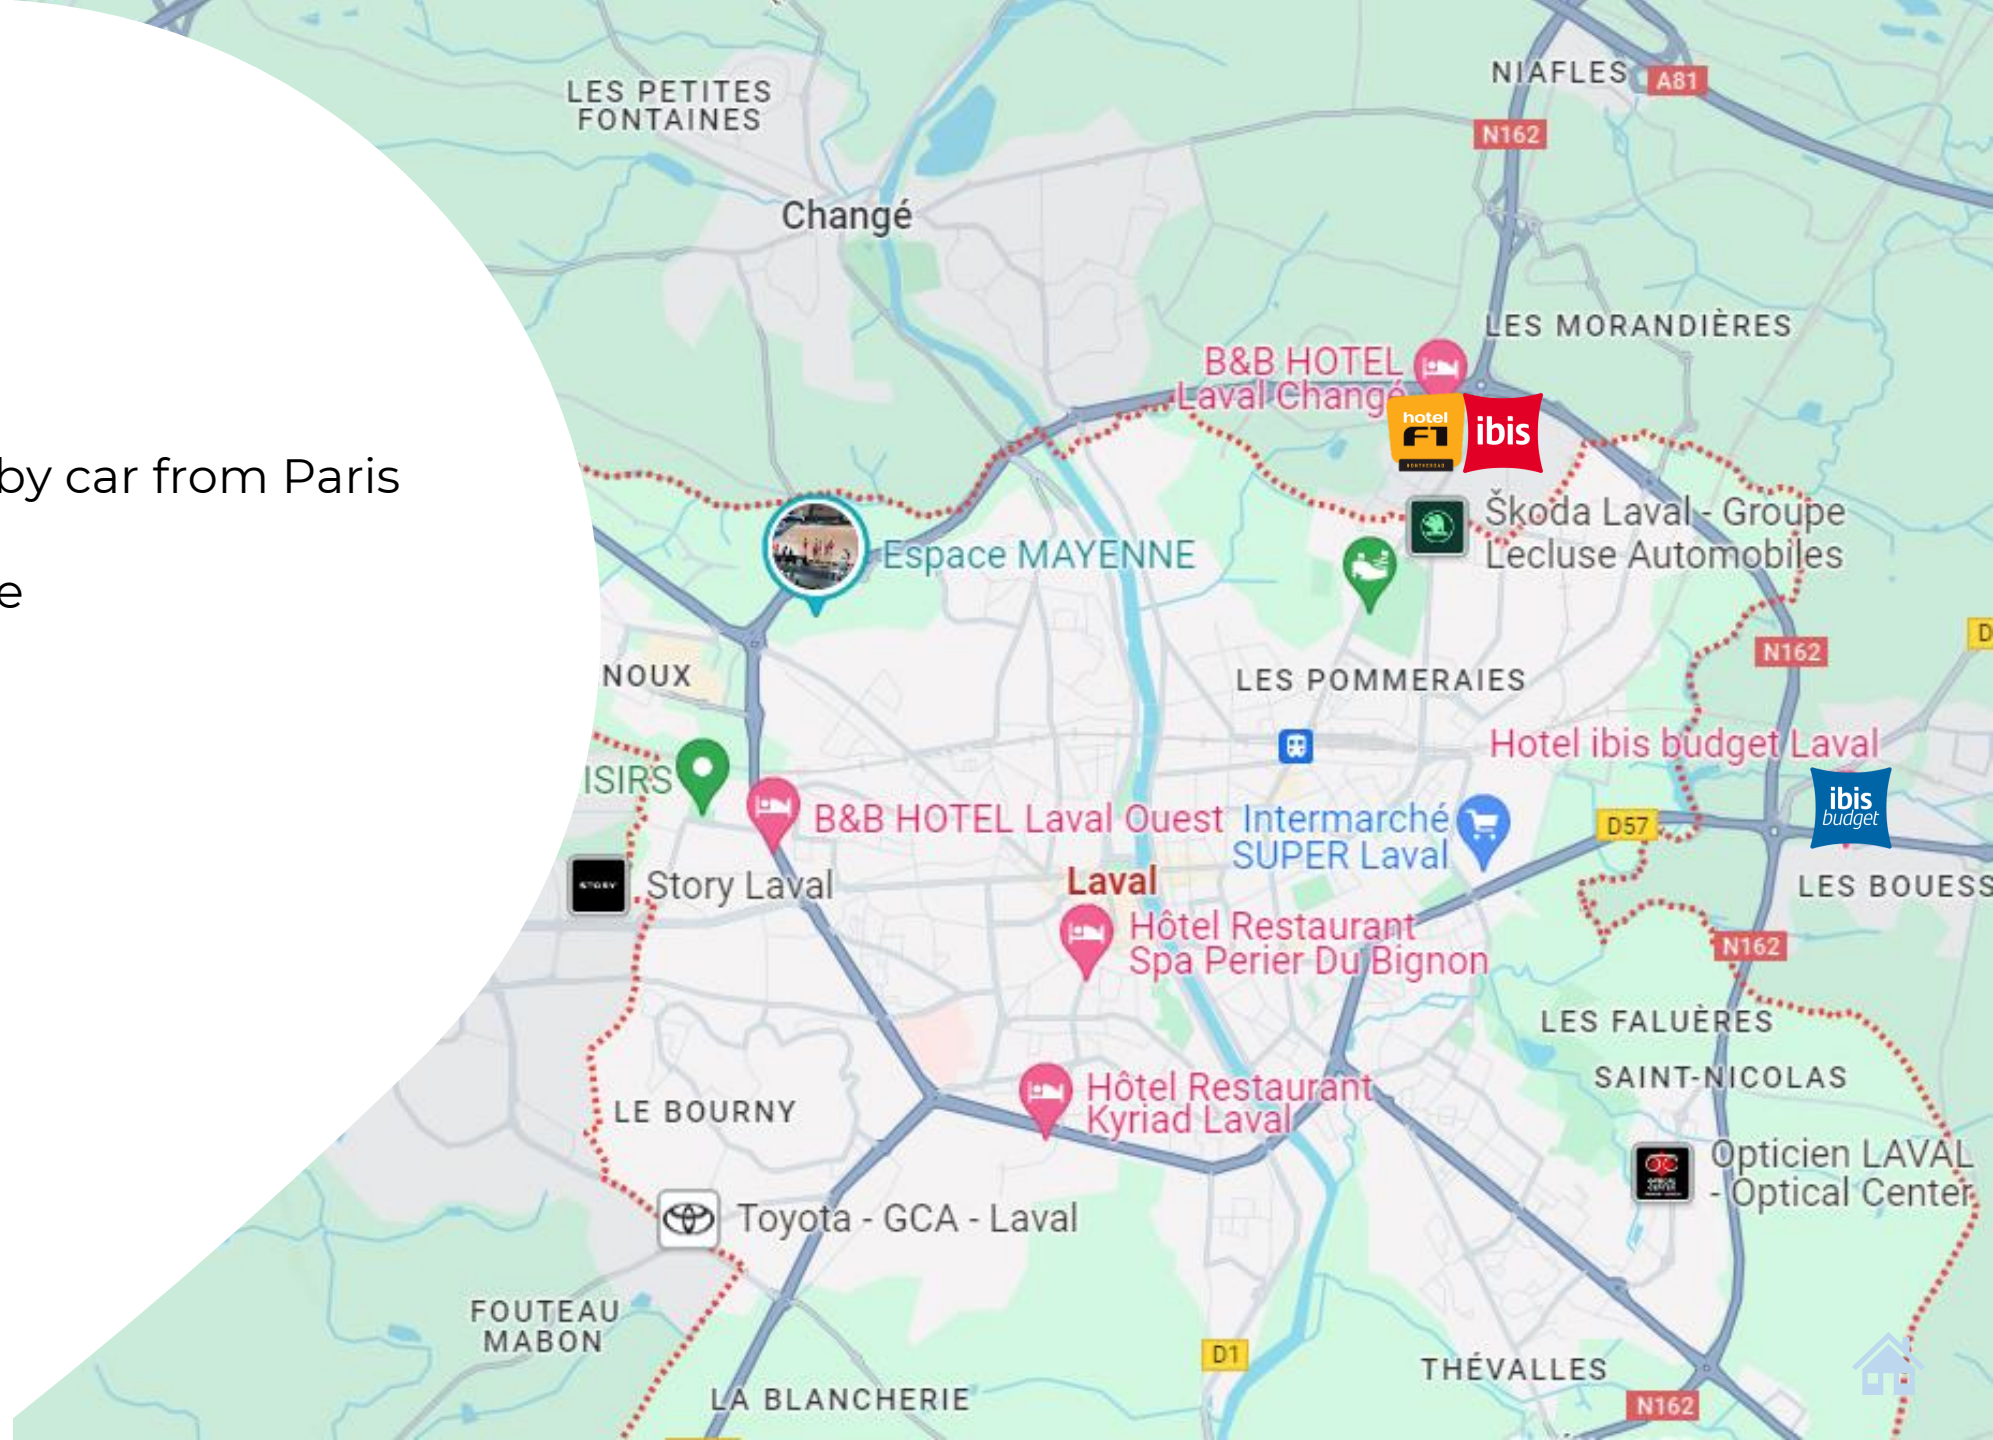

Laval

- 2h by train & 3h by car from Paris
- 2h from Caen
- 1h30 from Falaise
- 1h from Mans
- 1h from Rennes
- 2h from Nantes

Ibis Laval

Le relais d'Armor 3*

Ibis Laval Le Relais d'Armor 3*

- Ongoing renovations ends sept 2024
- Close to highway / A81
- 69 Bedrooms
- 1 meeting space and 1 business center
- Bar
- Restaurant with a terrace