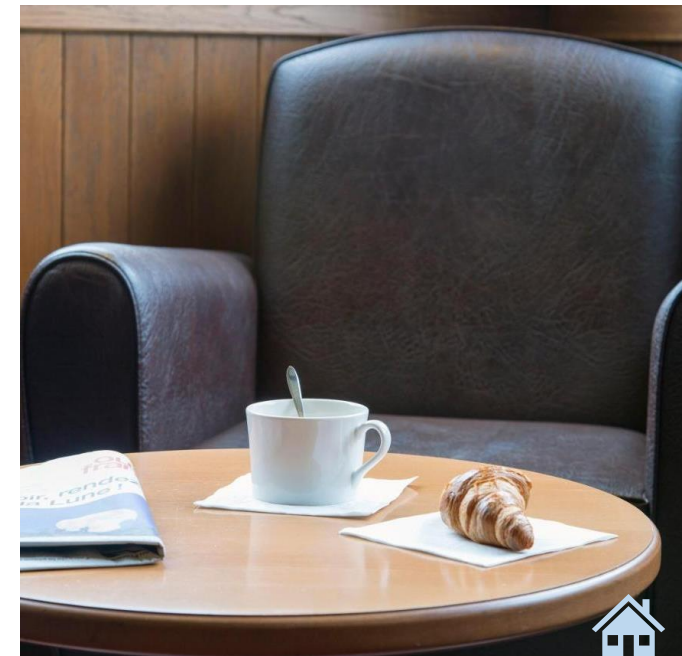

Ibis Falaise

One meeting room and one boardroom with daylight

Name of the meeting space	Superficy	Ceiling height	Day light	Theater	Cocktail	Banquet (square tables)	School	U	Board
Guillaume	56 sqm	2,90	oui	50	50	40	N/A	N/A	20
Mathilde	15 sqm	2,50	oui	N/A	N/A	N/A	N/A	N/A	8