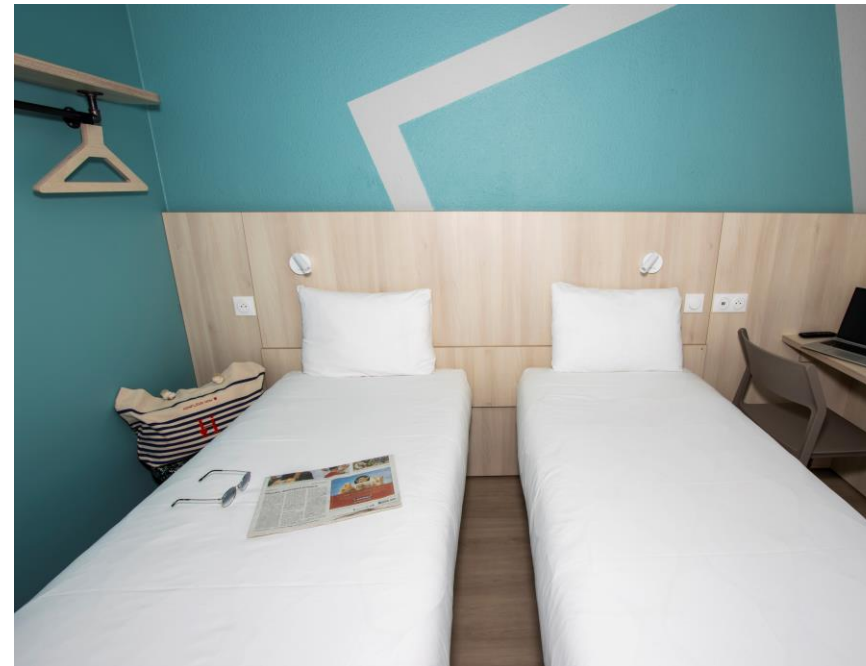

B&B Honfleur 2*

B&B Hôtel Honfleur

- Near the normandy bridge/ A29
- 59 Bedrooms
- Breakfast area
- Sweet and savory snack dispensers
- Augusto Pizzas
- [Virtual tour](#)

B&B Honfleur

Bedrooms (59)

Category	Bedding	Quantity	Capacity max	Superficy	Extra bed	Value add	Baby bed	Disabled rooms
Standard room with 1 double bed	1 bed of 160cm	36	2	13 sqm	No	Shower gel, towels, large flat screen TV, wifi, canal plus channels.	Yes, FOC Upon availability	3
Standard room with 2 twin beds	2 beds of 90 cm	7	2	13 sqm				0
Family room	1 bed of 160 cm + 2 lits de 90cm	12	4	18 sqm				0
Bedroom Plus	1 bed of 160cm	4	4	13 sqm				Standard equipment + Coffee machine and hot drinks, + 2 towels, + hair dryer, + bottle of water + Hygiene kit

Ibis Budget Honfleur

Bedrooms (63)

Bedroom	Bedding	Quantity	Capacity	Superficy	Value add	Baby bed	Disabled rooms
Standard room with 1 double bed	1 bed of 150cm	27	2	≈12.75 sqm	Shower gel, towels, large flat screen TV, wifi, canal plus channels.	Yes, FOC Upon availability	3
Standard room with 2 twin beds	2 beds of 80 cm	4	2	≈12.75sqm			0
Family room	1 bed of 150cm + 3 beds of 80cm	1	5	≈15.50 sqm	0		
Standard triple	1 bed of 150 + 1 bunk bed of 80 cm	31	3	≈12.75 m ²	0		