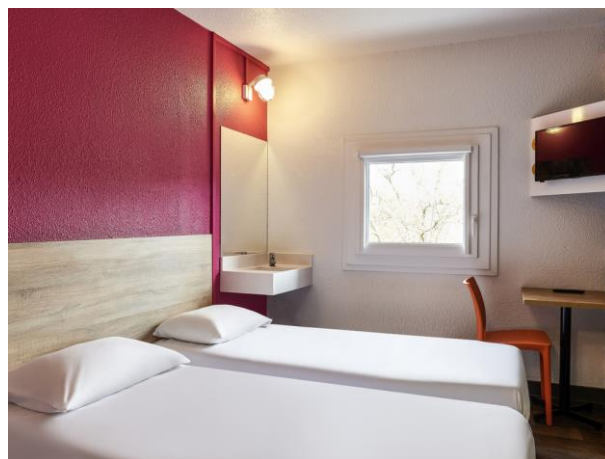

HotelF1 Avranches Bedrooms (67)

Bedroom	Bedding	Quantity	Capacity	Superficy	Extra bed	Value add	Baby bed	Disabled rooms
Cabrio	1 bed of 140cm	11	2	9sqm	N/A	Private bathroom, shower gel, bath towels, TV, Wifi	Yes, FOC Upon availability	1
Standard double	1 bed of 140cm	15	2	9sqm		1		
Standard with twin beds	2 beds of 80 cm	22	2	9sqm		0		
Break	1 bed of 140cm +1 mezzanine bed of 80 cm	13	3	9sqm		0		
Break with twin beds	2 lits de 80 cm +1 mezzanine bed of 80 cm	4	3	9sqm		0		
Family	1 bed of 140cm + 1 bed of 80 cm en mezzanine + 2 bunk beds de 80 cm	1	5	12,70sqm		0