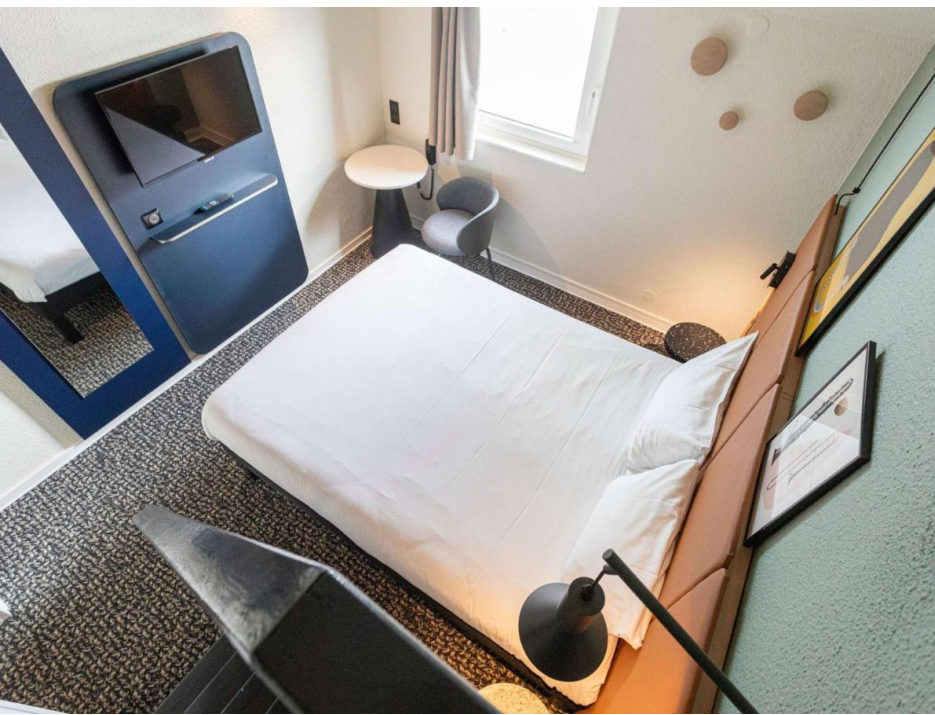

Ibis Budget Hérouville

Bedrooms (47)

Category	Bedding	Quantity	Capacity max	Superficy	Extra bed	Value add	Baby bed
Standard Triple room	1 bed of 150cm And 1 bunk bed of 80cm	26	3	12sqm	N/A	Shower gel, towels, large flat screen TV, wifi, canal plus channels.	Yes, FOC Upon availability
Standard room with 1 double bed	1 bed of 150cm	13	2	12sqm			
Standard room with 2 twin beds	2 beds of 90cm	4	2	12sqm			
Family room	2 beds of 150cm + 1 bunk bed of 80cm	2	5 adultes ou 2 adultes et 3 enfants	24sqm			
PRM	1 bed of 150cm + And 1 bunk bed of 80cm + 1 lit 90cm	2	4	22sqm			

Ibis Budget Mémorial

Bedrooms (50)

Category	Bedding	Quantity	Capacity max	Superficy	Extra bed	Value add	Baby bed
Standard Triple room	1 bed of 150cm And 1 bunk bed of 80cm	24	3	12sqm	N/A	Shower gel, towels, large flat screen TV, wifi, canal plus channels	Yes, FOC Upon availability
Standard room with 1 double bed	1 bed of 150cm	20	2	12sqm			
Standard room with 2 twin beds	2 beds of 80cm	4	2	12sqm			
PRM / family rooms	1 bed of 150cm + 1 bunk bed of 80cm + 1 bed of 80cm	2	4	20sqm			

Ibis Granville Port de Plaisance 3*

Ibis Granville Marina 3*

- Newly renovated (april 2024)
- Ideally located on the marina and nearby the city center
- 50 Bedrooms
- Bar with terrace
- Restaurant

Ibis Granville