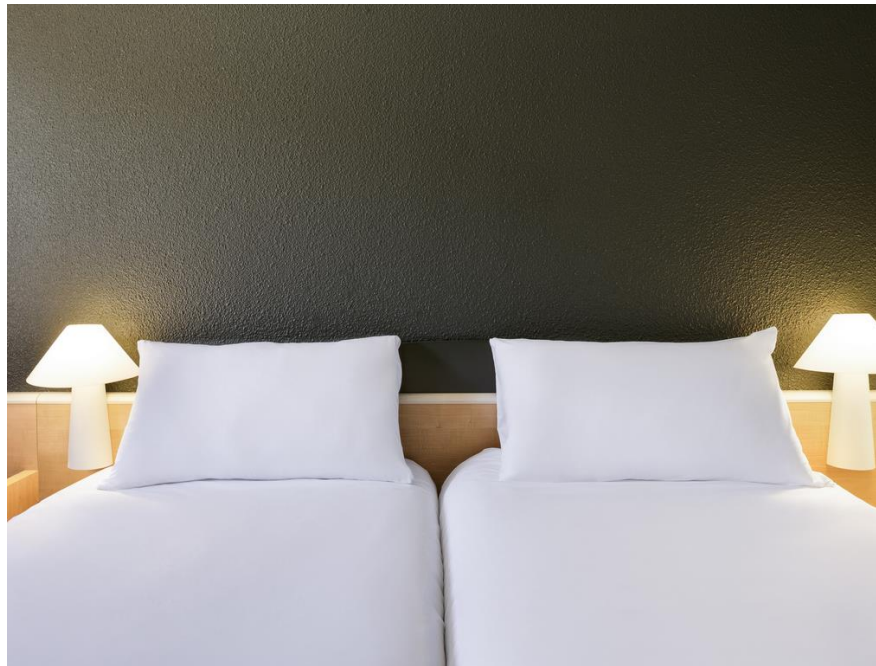

Ibis Budget Honfleur

Bedrooms (63)

Bedroom	Bedding	Quantity	Capacity	Superficy	Value add	Baby bed	Disabled rooms
Standard room with 1 double bed	1 bed of 150cm	27	2	≈12.75 sqm	Shower gel, towels, large flat screen TV, wifi, canal plus channels.	Yes, FOC Upon availability	3
Standard room with 2 twin beds	2 beds of 80 cm	4	2	≈12.75sqm			0
Family room	1 bed of 150cm + 3 beds of 80cm	1	5	≈15.50 sqm	0		
Standard triple	1 bed of 150 + 1 bunk bed of 80 cm	31	3	≈12.75 m ²	0		

Ibis Budget Hérouville

Bedrooms (47)

Category	Bedding	Quantity	Capacity max	Superficy	Extra bed	Value add	Baby bed
Standard Triple room	1 bed of 150cm And 1 bunk bed of 80cm	26	3	12sqm	N/A	Shower gel, towels, large flat screen TV, wifi, canal plus channels.	Yes, FOC Upon availability
Standard room with 1 double bed	1 bed of 150cm	13	2	12sqm			
Standard room with 2 twin beds	2 beds of 90cm	4	2	12sqm			
Family room	2 beds of 150cm + 1 bunk bed of 80cm	2	5 adultes ou 2 adultes et 3 enfants	24sqm			
PRM	1 bed of 150cm + And 1 bunk bed of 80cm + 1 lit 90cm	2	4	22sqm			

Ibis Budget Mémorial

Bedrooms (50)

Category	Bedding	Quantity	Capacity max	Superficy	Extra bed	Value add	Baby bed
Standard Triple room	1 bed of 150cm And 1 bunk bed of 80cm	24	3	12sqm	N/A	Shower gel, towels, large flat screen TV, wifi, canal plus channels	Yes, FOC Upon availability
Standard room with 1 double bed	1 bed of 150cm	20	2	12sqm			
Standard room with 2 twin beds	2 beds of 80cm	4	2	12sqm			
PRM / family rooms	1 bed of 150cm + 1 bunk bed of 80cm + 1 bed of 80cm	2	4	20sqm			

Ibis Falaise

Bedrooms (53)

Bedroom	Bedding	Quantity	Capacity	Superficy	Value add	Extra bed	Baby bed	PRM
Standard room with 1 double bed	1 bed of 160cm	48 (including 11 twinables)	2	sqm	Shower gel, towels, large flat screen TV, wifi, canal plus channels.	N/A	Yes, FOC Upon availability	3
Bedroom with 2 single beds	2 beds of 90cm (few of 80cm)	5	2	sqm		N/A		0