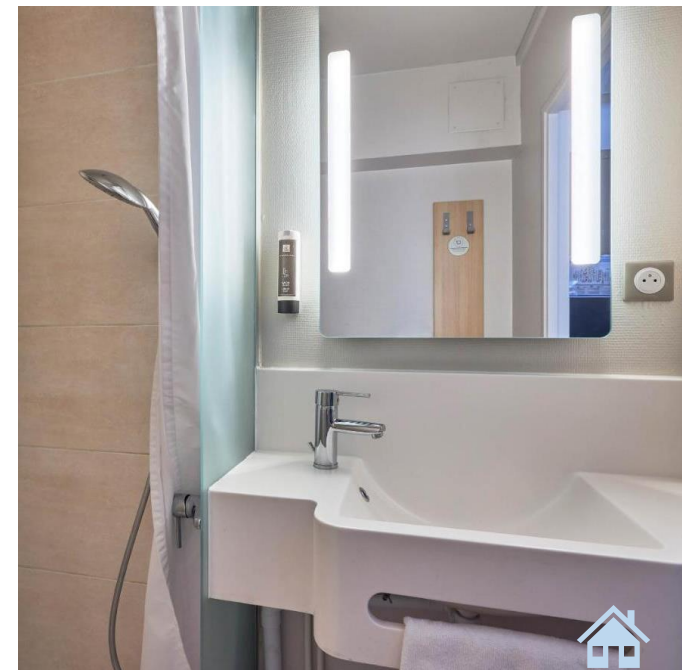

B&B Honfleur 2*

B&B Hôtel Honfleur

- Near the normandy bridge/ A29
- 59 Bedrooms
- Breakfast area
- Sweet and savory snack dispensers
- Augusto Pizzas
- [Virtual tour](#)

B&B Honfleur

Bedrooms (59)

Category	Bedding	Quantity	Capacity max	Superficy	Extra bed	Value add	Baby bed	Disabled rooms
Standard room with 1 double bed	1 bed of 160cm	36	2	13 sqm	No	Shower gel, towels, large flat screen TV, wifi, canal plus channels.	Yes, FOC Upon availability	3
Standard room with 2 twin beds	2 beds of 90 cm	7	2	13 sqm				0
Family room	1 bed of 160 cm + 2 lits de 90cm	12	4	18 sqm				0
Bedroom Plus	1 bed of 160cm	4	4	13 sqm				Standard equipment + Coffee machine and hot drinks, + 2 towels, + hair dryer, + bottle of water + Hygiene kit