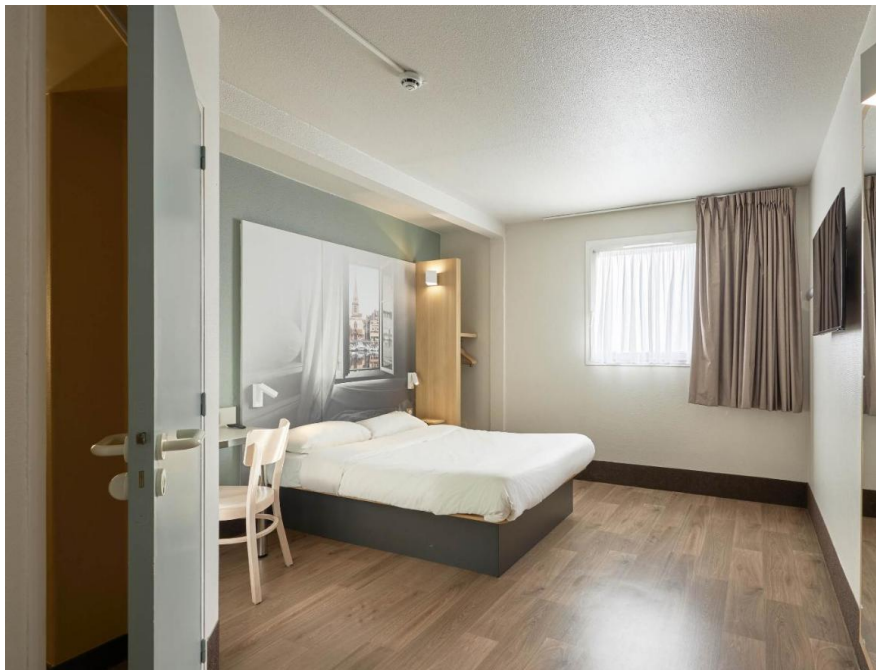

B&B Honfleur 2*

B&B Hôtel Honfleur

- Near the normandy bridge/ A29
- 59 Bedrooms
- Breakfast area
- Sweet and savory snack dispensers
- Augusto Pizzas
- [Virtual tour](#)

B&B Honfleur

Bedrooms (59)

Category	Bedding	Quantity	Capacity max	Superficy	Extra bed	Value add	Baby bed	Disabled rooms
Standard room with 1 double bed	1 bed of 160cm	36	2	13 sqm	No	Shower gel, towels, large flat screen TV, wifi, canal plus channels.	Yes, FOC Upon availability	3
Standard room with 2 twin beds	2 beds of 90 cm	7	2	13 sqm				0
Family room	1 bed of 160 cm + 2 lits de 90cm	12	4	18 sqm				0
Bedroom Plus	1 bed of 160cm	4	4	13 sqm				Standard equipment + Coffee machine and hot drinks, + 2 towels, + hair dryer, + bottle of water + Hygiene kit

Ibis Budget Honfleur

Bedrooms (63)

Bedroom	Bedding	Quantity	Capacity	Superficy	Value add	Baby bed	Disabled rooms
Standard room with 1 double bed	1 bed of 150cm	27	2	≈12.75 sqm	Shower gel, towels, large flat screen TV, wifi, canal plus channels.	Yes, FOC Upon availability	3
Standard room with 2 twin beds	2 beds of 80 cm	4	2	≈12.75sqm			0
Family room	1 bed of 150cm + 3 beds of 80cm	1	5	≈15.50 sqm	0		
Standard triple	1 bed of 150 + 1 bunk bed of 80 cm	31	3	≈12.75 m ²	0		

Ibis Budget Lisieux

Bedrooms (60)

Category	Bedding	Quantity	Capacity max	Superficy	Extra bed	Value add	Baby bed	Disabled rooms
Standard Triple	1 bed of 150cm + 1 bunk bed of 80 cm	53	3	14 sqm	No	Shower gel, towels, large flat screen TV, wifi, canal plus channels.	Yes, FOC Upon availability	0
Standard Double	1 bed of 150 cm	5	2	14 sqm				3
Family room	2 lit de 150 cm + 1 bunk bed of 90 cm	2	5	18 sqm				0