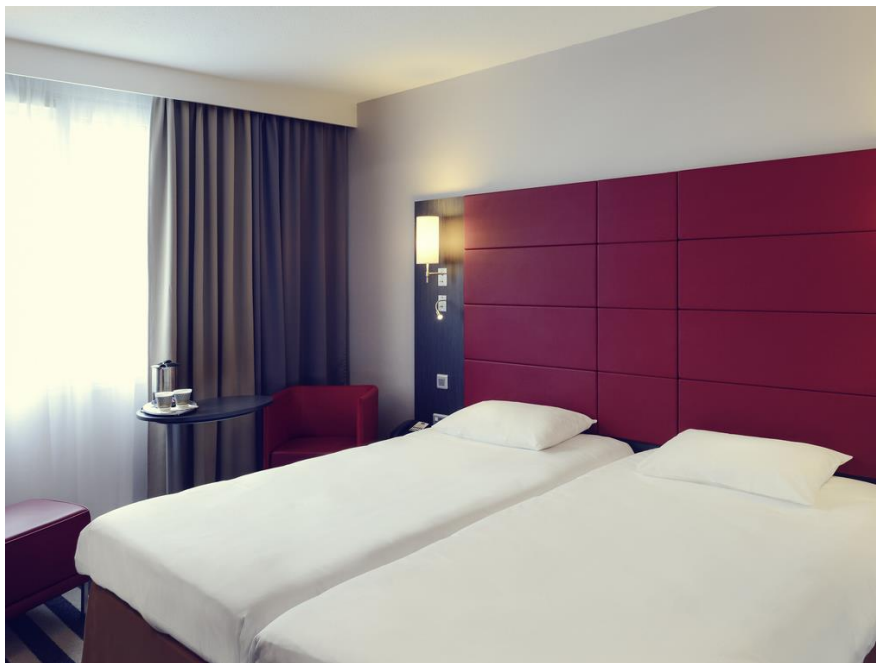

LA DÉCOUVERTE LOCALE,
LA PASSION MERCURE

Mercure Honfleur

Bedrooms (56)

Category	Bedding	Quantity	Capacity max	Superficy	Extra bed + age policy + extra charge	Value add	Baby bed	Disabled rooms
Standard room with a double bed	1 bed of 160cm	36	2	19sqm	Yes, in 13 Bedrooms FOC for children under 12 yo. Then 15 € extra charge for teenager of small size. Not suitable for adult size.	Courtesy tray, hairdryer, shower gel/shampoo mix, hand gel, towels, telephone, flat screen TV, wifi, canal plus channels, safe, mini bar	Yes, FOC Upon availability	2
Standard with twin beds	2 beds of 100 cm	3	2	19sqm				0
Standard with a KING SIZE bed	1 bed of 200x200 cm	7 including 7 twinables	2	19sqm				0
Privilege room	Lit KING SIZE 200X200	10	2	19sqm		no	idem + High-end bedding, Nespresso coffee machine, stocked mini bar, Bathrobe/slippers and more welcome products in the bathroom	0

Ibis Budget Honfleur

Bedrooms (63)

Bedroom	Bedding	Quantity	Capacity	Superficy	Value add	Baby bed	Disabled rooms
Standard room with 1 double bed	1 bed of 150cm	27	2	≈12.75 sqm	Shower gel, towels, large flat screen TV, wifi, canal plus channels.	Yes, FOC Upon availability	3
Standard room with 2 twin beds	2 beds of 80 cm	4	2	≈12.75sqm			0
Family room	1 bed of 150cm + 3 beds of 80cm	1	5	≈15.50 sqm	0		
Standard triple	1 bed of 150 + 1 bunk bed of 80 cm	31	3	≈12.75 m ²	0		