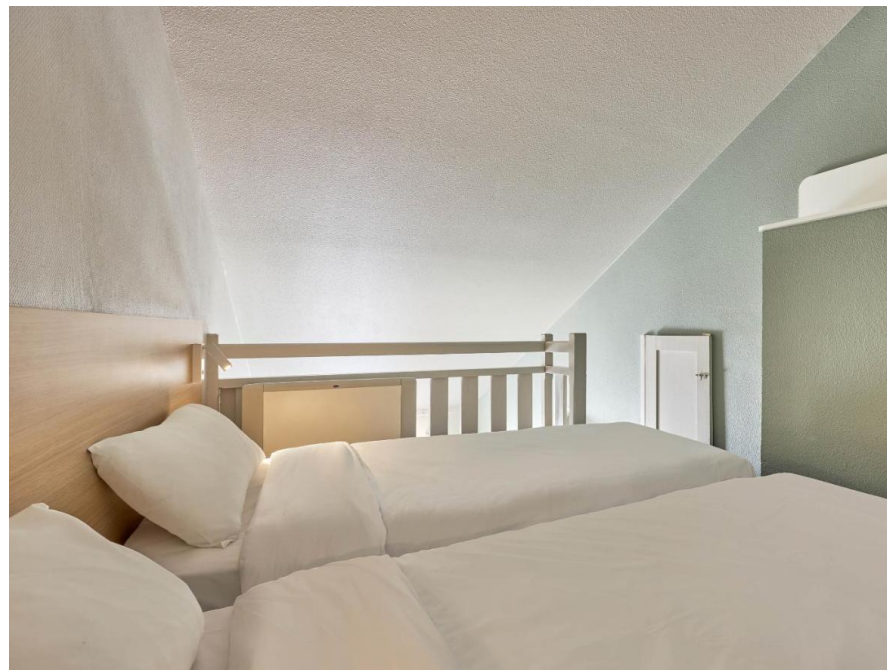

B&B Honfleur 2*

B&B Hôtel Honfleur

- Near the normandy bridge/ A29
- 59 Bedrooms
- Breakfast area
- Sweet and savory snack dispensers
- Augusto Pizzas
- [Virtual tour](#)

B&B Honfleur

Bedrooms (59)

Category	Bedding	Quantity	Capacity max	Superficy	Extra bed	Value add	Baby bed	Disabled rooms
Standard room with 1 double bed	1 bed of 160cm	36	2	13 sqm	No	Shower gel, towels, large flat screen TV, wifi, canal plus channels.	Yes, FOC Upon availability	3
Standard room with 2 twin beds	2 beds of 90 cm	7	2	13 sqm				0
Family room	1 bed of 160 cm + 2 lits de 90cm	12	4	18 sqm				0
Bedroom Plus	1 bed of 160cm	4	4	13 sqm				Standard equipment + Coffee machine and hot drinks, + 2 towels, + hair dryer, + bottle of water + Hygiene kit

Ibis Budget Honfleur

Bedrooms (63)

Bedroom	Bedding	Quantity	Capacity	Superficy	Value add	Baby bed	Disabled rooms
Standard room with 1 double bed	1 bed of 150cm	27	2	≈12.75 sqm	Shower gel, towels, large flat screen TV, wifi, canal plus channels.	Yes, FOC Upon availability	3
Standard room with 2 twin beds	2 beds of 80 cm	4	2	≈12.75sqm			0
Family room	1 bed of 150cm + 3 beds of 80cm	1	5	≈15.50 sqm	0		
Standard triple	1 bed of 150 + 1 bunk bed of 80 cm	31	3	≈12.75 m ²	0		

Ibis Budget Lisieux

Bedrooms (60)

Category	Bedding	Quantity	Capacity max	Superficy	Extra bed	Value add	Baby bed	Disabled rooms
Standard Triple	1 bed of 150cm + 1 bunk bed of 80 cm	53	3	14 sqm	No	Shower gel, towels, large flat screen TV, wifi, canal plus channels.	Yes, FOC Upon availability	0
Standard Double	1 bed of 150 cm	5	2	14 sqm				3
Family room	2 lit de 150 cm + 1 bunk bed of 90 cm	2	5	18 sqm				0