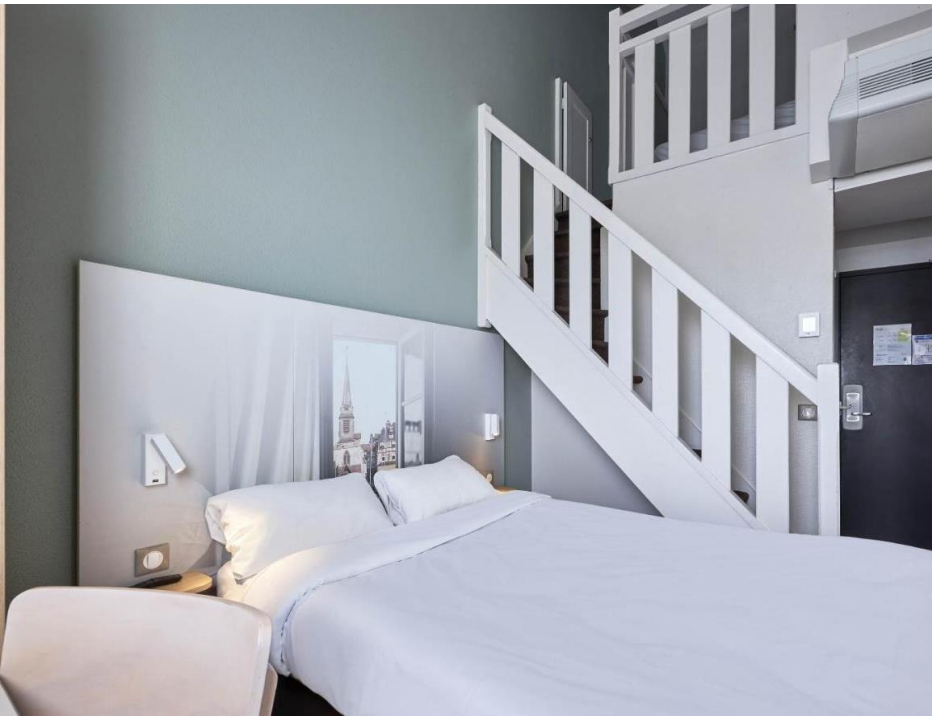

B&B Honfleur 2*

B&B Hôtel Honfleur

- Near the normandy bridge/ A29
- 59 Bedrooms
- Breakfast area
- Sweet and savory snack dispensers
- Augusto Pizzas
- [Virtual tour](#)

B&B Honfleur

Bedrooms (59)

Category	Bedding	Quantity	Capacity max	Superficy	Extra bed	Value add	Baby bed	Disabled rooms
Standard room with 1 double bed	1 bed of 160cm	36	2	13 sqm	No	Shower gel, towels, large flat screen TV, wifi, canal plus channels.	Yes, FOC Upon availability	3
Standard room with 2 twin beds	2 beds of 90 cm	7	2	13 sqm				0
Family room	1 bed of 160 cm + 2 lits de 90cm	12	4	18 sqm				0
Bedroom Plus	1 bed of 160cm	4	4	13 sqm				Standard equipment + Coffee machine and hot drinks, + 2 towels, + hair dryer, + bottle of water + Hygiene kit

Ibis Budget Honfleur

Bedrooms (63)

Bedroom	Bedding	Quantity	Capacity	Superficy	Value add	Baby bed	Disabled rooms
Standard room with 1 double bed	1 bed of 150cm	27	2	≈12.75 sqm	Shower gel, towels, large flat screen TV, wifi, canal plus channels.	Yes, FOC Upon availability	3
Standard room with 2 twin beds	2 beds of 80 cm	4	2	≈12.75sqm			0
Family room	1 bed of 150cm + 3 beds of 80cm	1	5	≈15.50 sqm	0		
Standard triple	1 bed of 150 + 1 bunk bed of 80 cm	31	3	≈12.75 m ²	0		