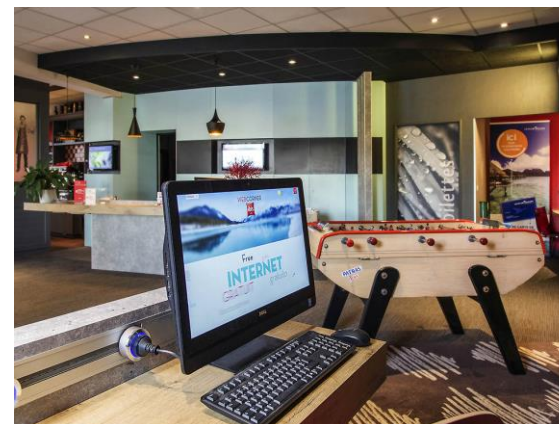

Ibis Falaise Normandy Heart 3*

- 30 minutes from Caen
- 40 minutes from Lisieux
- 1h30 from Le Mans

Ibis Falaise

- Central location in Normandy
- 53 Bedrooms
- 2 meeting space & 1 business corner
- Bar
- Restaurant with a terrasse
- Fitness room