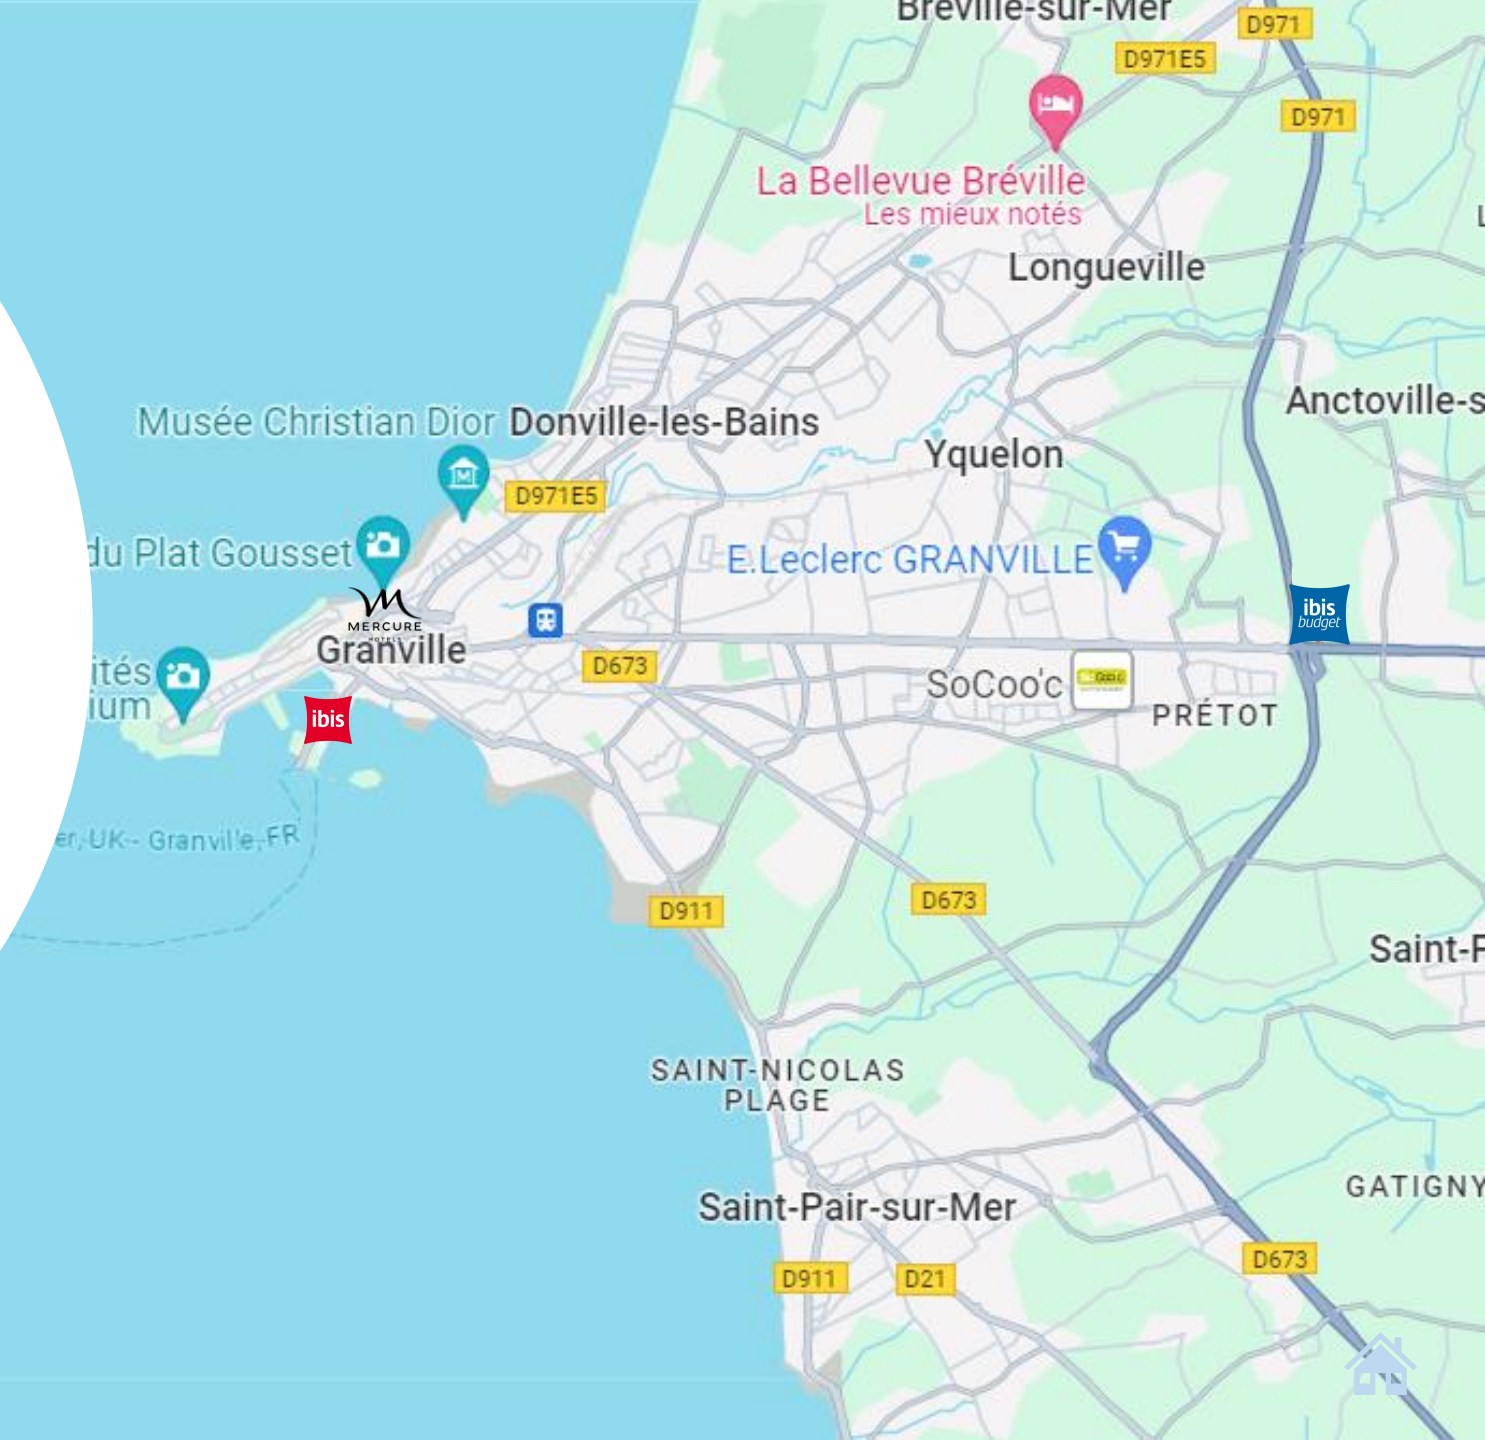

GRANVILLE

- 2h from Honfleur
- 1h15 from Caen
- 4h from Paris
- 45 minutes from the Mont Saint-Michel