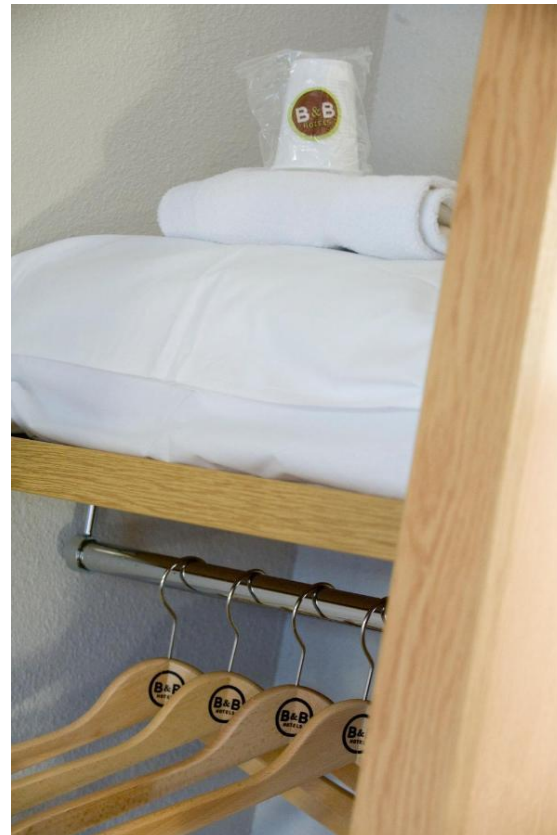

B&B Honfleur 2*

B&B Hôtel Honfleur

- Near the normandy bridge/ A29
- 59 Bedrooms
- Breakfast area
- Sweet and savory snack dispensers
- Augusto Pizzas
- [Virtual tour](#)

B&B Honfleur

Bedrooms (59)

Category	Bedding	Quantity	Capacity max	Superficy	Extra bed	Value add	Baby bed	Disabled rooms
Standard room with 1 double bed	1 bed of 160cm	36	2	13 sqm	No	Shower gel, towels, large flat screen TV, wifi, canal plus channels.	Yes, FOC Upon availability	3
Standard room with 2 twin beds	2 beds of 90 cm	7	2	13 sqm				0
Family room	1 bed of 160 cm + 2 lits de 90cm	12	4	18 sqm				0
Bedroom Plus	1 bed of 160cm	4	4	13 sqm				Standard equipment + Coffee machine and hot drinks, + 2 towels, + hair dryer, + bottle of water + Hygiene kit