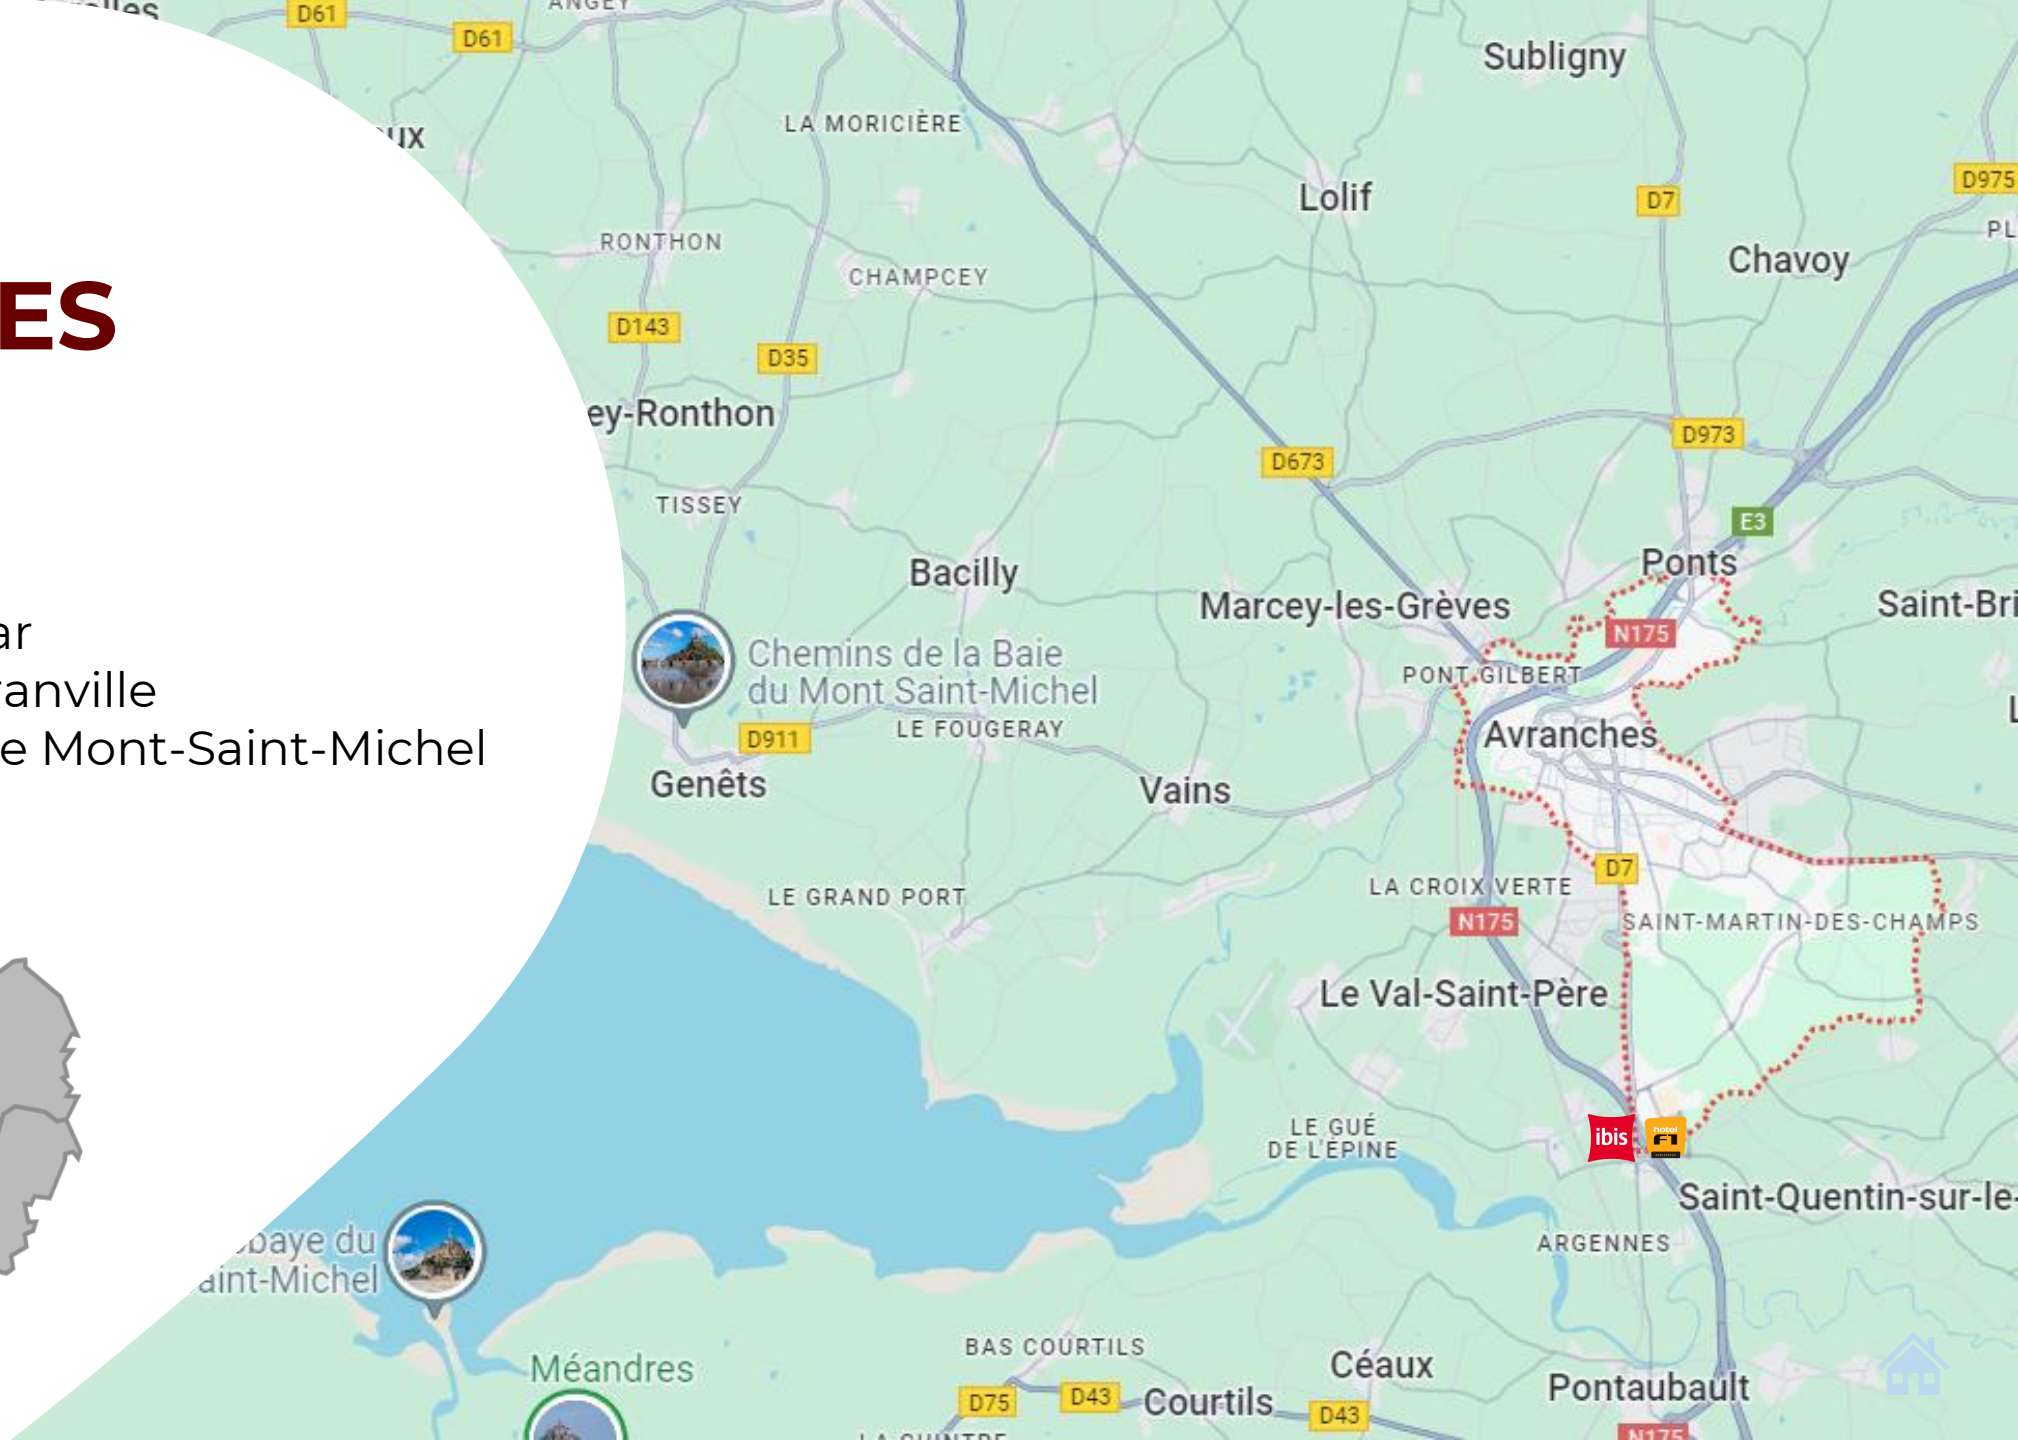

www.tourisme-granville-terre-mer.com

Granville

Access to the Channel Islands :

- Causey 1h
- Jersey 2h20
- Guernesey
- Sercq (60 minutes depuis Jersey)
- Aurigny
- Herm

<https://www.encotentin.fr/iles/traversees/>

AVRANCHES

- 1h15 from Caen
- 1h from Rennes
- 4h from Paris by car
- 35 minutes from Granville
- 25 minutes from the Mont-Saint-Michel

Ibis Avranches Baie du Mont Saint-Michel 3*

Ibis Avranches

- Bedrooms newly renovated
- 3 bus parking
- Easy access to highway
- 25 minutes from Mont-Saint-Michel
- 66 Bedrooms
- 1 meeting space and business center
- Bar with terrace and living area
- Restaurant