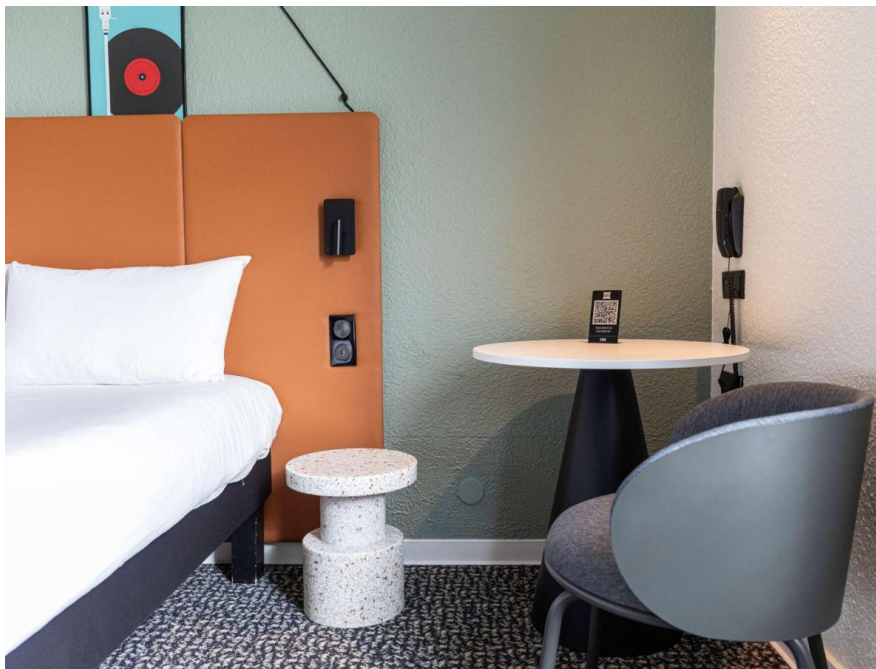

Ibis Granville

Bedrooms (50)

Category	Bedding	Sofabed policy	Quantity	Capacity max	Superficy	Extra bed	Value add	Baby bed	Disabled rooms
Double	1 bed of 160cm	N/A	16	2	15sqm	No	Hair dryer, shower gel, towels, telephone, wifi flat screen TV, canal plus channels, office connections	Yes, FOC Upon availability	0
Double ocean view	1 bed of 160cm		24	2	15sqm				3
Quadruple (family)	1 bed of 160cm +2 beds of 80 cm		9	4					0
Quadruple (family) ocean view	1 bed of 160cm +2 beds of 80 cm		5	4	25sqm				0
Prestige	1 bed of 160cm	No additional fee, for 2a (bed of 140 cm)	5	4		+ Courtesy tray		0