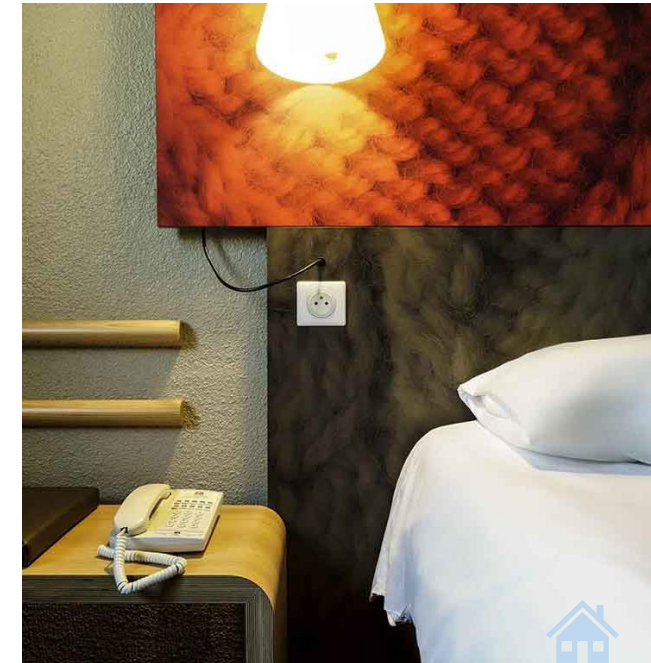

Ibis Honfleur

Bedrooms (60)

Category	Bedding	Sofa bded+ age policy + extra charge	Quantity	Capacity max	Superficy	Baby bed	Disabled room
Standard room with 1 double bed	1 bed of 160cm	N/A	51	2	20sqm	Yes FOC, upon availability	3 (22sqm)
Standard room with 2 twin beds	2 beds of 90 cm	N/A	3	2	20sqm		0
Standard Triple	1 bed of 160cm + Chair bed of 80cm	For 1 child under 12 yo	6	2 adults + 1 child	24sqm		0