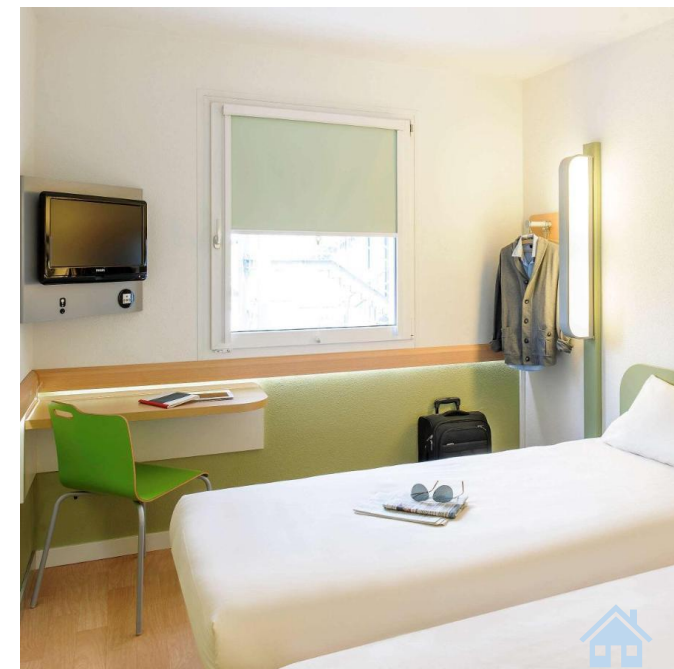

Ibis Budget Mondeville

Bedrooms (64)

Bedroom	Bedding	Quantity	Capacity	Superficy	Value add	Baby bed	Disabled room
Standard room with 1 double bed	1 bed of 150 cm	14	2	12sqm	Shower gel, towels, large flat screen TV, wifi, canal plus channels.	Yes, FOC Upon availability	0
Standard room with 2 twin beds	2 beds of 90 cm	16	2	12sqm			0
Bedroom Triple	1 bed of 150 cm + 1 bunk bed of 90 cm	29	3	12sqm			3 14-16sqm
Bedroom Familiale	1 bed of 150 cm + 1 bunk bed of 90 cm + 1 bed of 90 cm	2	4	14sqm			0