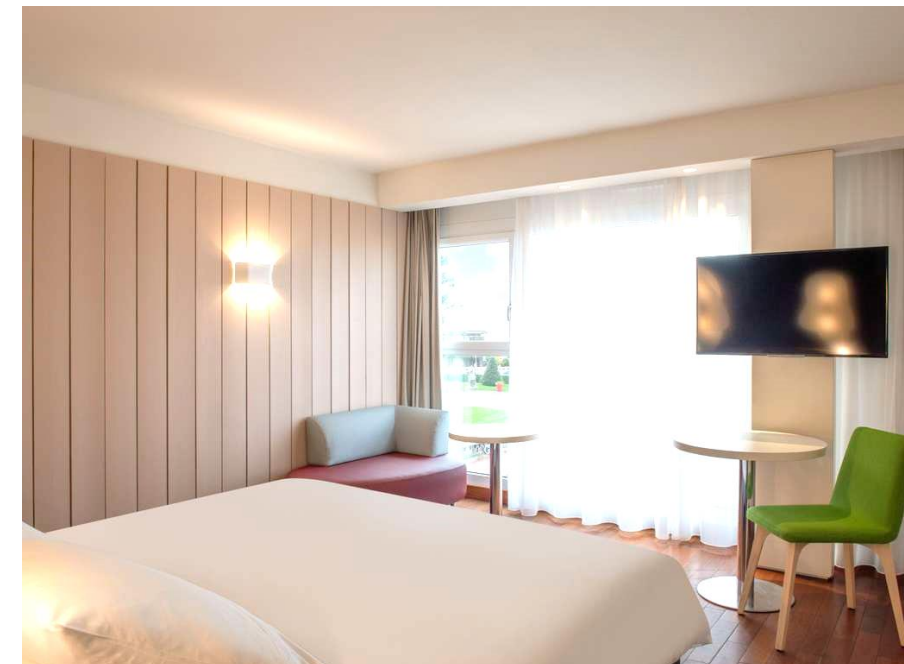

LA DÉCOUVERTE LOCALE,
LA PASSION MERCURE

Mercure Dieppe

Bedrooms (85)

Category	Bedding	Sofa bed + age policy + extra charge	Quantity	Max Capacity	Superfi cy	Extra bed + age policy + extra charge	Value add	Baby bed	Disabled rooms
Standard double bed city view	1 bed of 180cm (3 rooms with 160 cm)	N/A	16 (including 5 twinables)	3	≈25sq m	+18 € for adult or child	Courtesy tray, hairdryer, shower gel/shampoo mix, hand gel, towels, telephone, flat screen TV, wifi, canal plus channels, safe	Yes, FOC Upon availability	0
Standard Twin beds city view	2 beds of 90 cm		15	3	≈26sq m				0
Standard double bed sea view	1 bed of 180cm		36	3	≈25sq m				3
Bedroom Privilege double bed	1 bed of 180cm		12	2	≈27sq m				0
Family Suite double bed	1 bed of 180cm + sofa bed	Sofa bed of 140 cm +18€ pp for child from 12 yo or adult FOC under 12 yo	5	4	≈31sqm	N/A	same + Nespresso coffee machine, stocked mini bar (without alcohol), Bathrobe/slippe rs and more welcome products in the bathroom	0	
Privilege Suite double bed	1 bed of 180cm		1	4	≈36sq m	0			