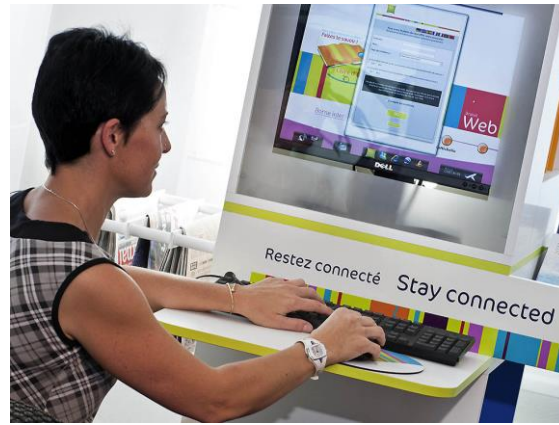

Vittel

- The thermal baths of Vittel
- Forest Park Vittel
- Horse racecourse
- Vittel Casino

Ibis Styles Bourbon-Lancy 3*

Ibis Styles Bourbon-Lancy 3*

- Ongoing renovations ends in Oct 2024
- 34 Bedrooms
- Bar
- Breakfast area with lake view terrace