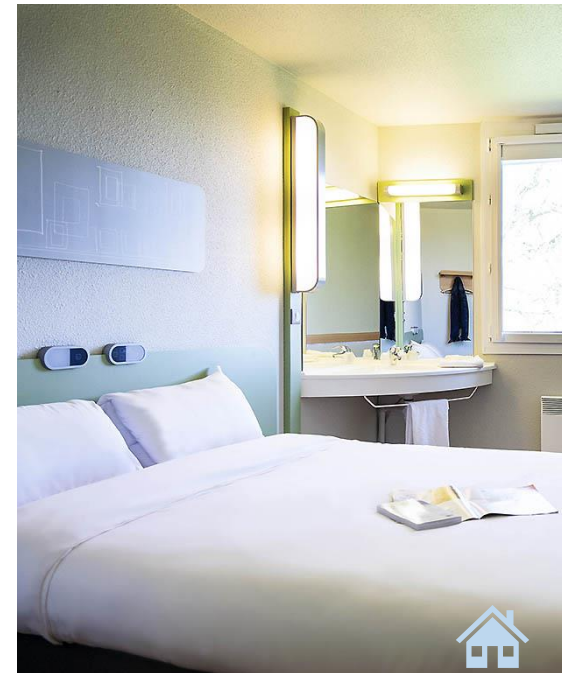

Ibis Budget Granville

Bedrooms (75)

Bedroom	Bedding	Quantity	Capacity	Superficy	Value Add	Baby bed	Disabled rooms
Standard double	1 bed of 150cm	31	2	9sqm	Shower gel, bath towels, flat screen TV, wifi, canal plus channels	Yes, FOC Upon availability	3
Standard twin	2 beds of 90 cm	6	2	9sqm			0
Standard Triple	1 bed of 150cm and 1 bunk bed of 80cm	38	3 adults or 2 adults and 1 child	9sqm			0