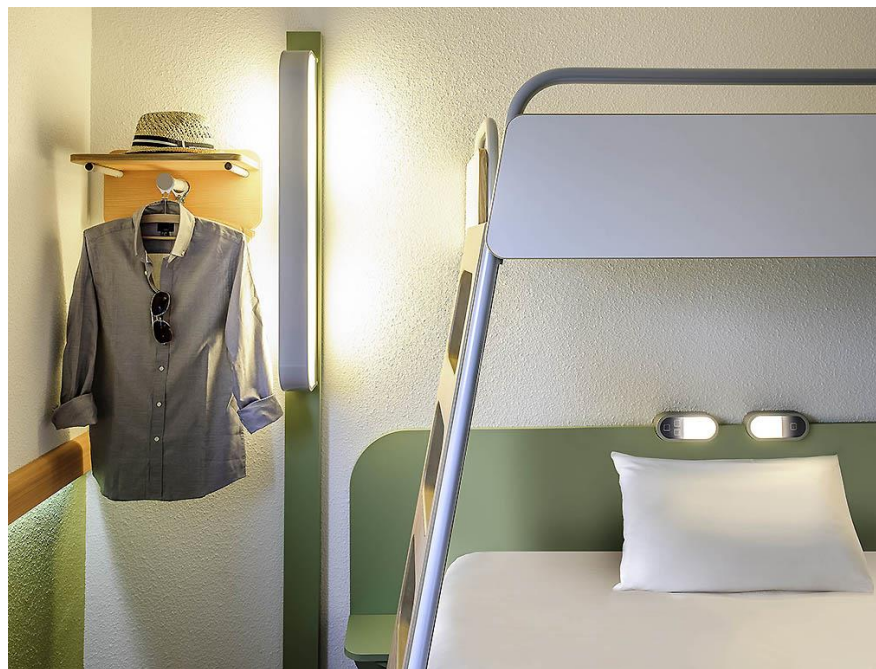

Ibis Budget Mondeville

Bedrooms (64)

Bedroom	Bedding	Quantity	Capacity	Superficy	Value add	Baby bed	Disabled room
Standard room with 1 double bed	1 bed of 150 cm	14	2	12sqm	Shower gel, towels, large flat screen TV, wifi, canal plus channels.	Yes, FOC Upon availability	0
Standard room with 2 twin beds	2 beds of 90 cm	16	2	12sqm			0
Bedroom Triple	1 bed of 150 cm + 1 bunk bed of 90 cm	29	3	12sqm			3 14-16sqm
Bedroom Familiale	1 bed of 150 cm + 1 bunk bed of 90 cm + 1 bed of 90 cm	2	4	14sqm			0