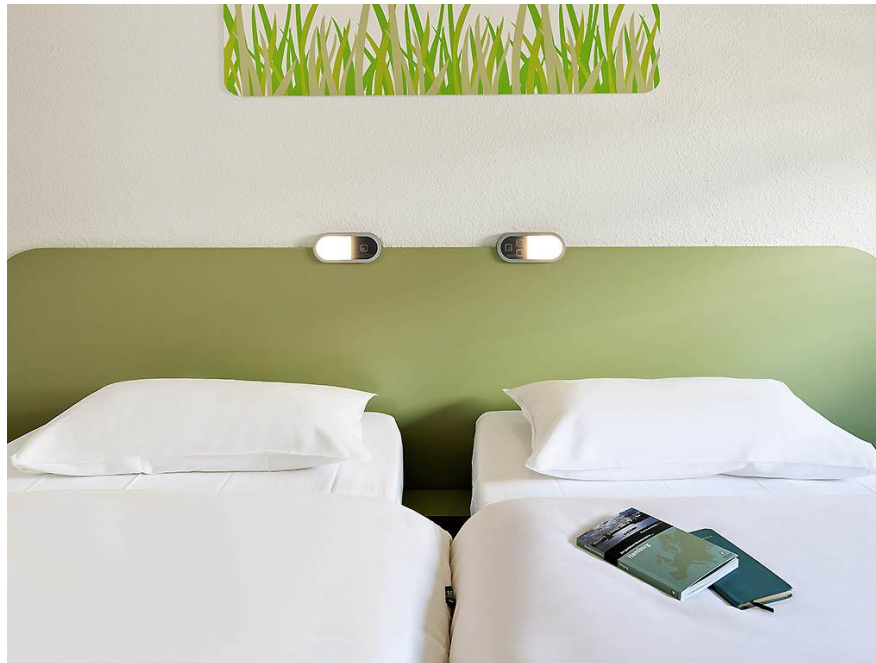

Ibis Budget Hérouville

Bedrooms (47)

Category	Bedding	Quantity	Capacity max	Superficy	Extra bed	Value add	Baby bed
Standard Triple room	1 bed of 150cm And 1 bunk bed of 80cm	26	3	12sqm	N/A	Shower gel, towels, large flat screen TV, wifi, canal plus channels.	Yes, FOC Upon availability
Standard room with 1 double bed	1 bed of 150cm	13	2	12sqm			
Standard room with 2 twin beds	2 beds of 90cm	4	2	12sqm			
Family room	2 beds of 150cm + 1 bunk bed of 80cm	2	5 adultes ou 2 adultes et 3 enfants	24sqm			
PRM	1 bed of 150cm + And 1 bunk bed of 80cm + 1 lit 90cm	2	4	22sqm			

Ibis Budget Caen Mémorial 2*

Ibis Budget Mémemorial

- Close to highway
- Near Caen memorial and University
- 50 Bedrooms
- Breakfast area
- Sweet and savory snack dispensers
- Sport equipment
- « Vrai et bon » Jars

Ibis Budget Mémorial

Bedrooms (50)

Category	Bedding	Quantity	Capacity max	Superficy	Extra bed	Value add	Baby bed
Standard Triple room	1 bed of 150cm And 1 bunk bed of 80cm	24	3	12sqm	N/A	Shower gel, towels, large flat screen TV, wifi, canal plus channels	Yes, FOC Upon availability
Standard room with 1 double bed	1 bed of 150cm	20	2	12sqm			
Standard room with 2 twin beds	2 beds of 80cm	4	2	12sqm			
PRM / family rooms	1 bed of 150cm + 1 bunk bed of 80cm + 1 bed of 80cm	2	4	20sqm			