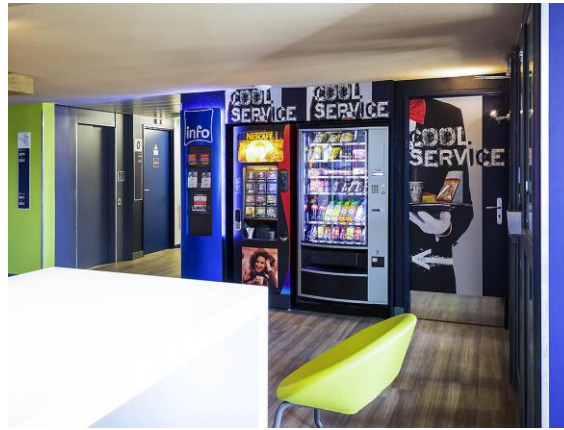

Ibis Budget Granville 2*

- Close to the highway and Granville city entrance
- 75 Bedrooms
- Breakfast area
- Sweet and savory snack dispensers
- Sport material
- Terrace / Garden