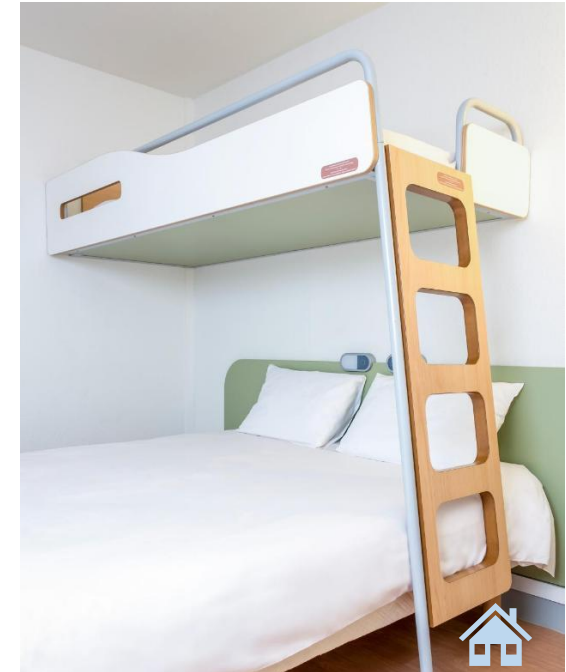

Ibis Budget Mondeville

Bedrooms (64)

Bedroom	Bedding	Quantity	Capacity	Superficy	Value add	Baby bed	Disabled room
Standard room with 1 double bed	1 bed of 150 cm	14	2	12sqm	Shower gel, towels, large flat screen TV, wifi, canal plus channels.	Yes, FOC Upon availability	0
Standard room with 2 twin beds	2 beds of 90 cm	16	2	12sqm			0
Bedroom Triple	1 bed of 150 cm + 1 bunk bed of 90 cm	29	3	12sqm			3 14-16sqm
Bedroom Familiale	1 bed of 150 cm + 1 bunk bed of 90 cm + 1 bed of 90 cm	2	4	14sqm			0

Ibis Budget Hérouville

Bedrooms (47)

Category	Bedding	Quantity	Capacity max	Superficy	Extra bed	Value add	Baby bed
Standard Triple room	1 bed of 150cm And 1 bunk bed of 80cm	26	3	12sqm	N/A	Shower gel, towels, large flat screen TV, wifi, canal plus channels.	Yes, FOC Upon availability
Standard room with 1 double bed	1 bed of 150cm	13	2	12sqm			
Standard room with 2 twin beds	2 beds of 90cm	4	2	12sqm			
Family room	2 beds of 150cm + 1 bunk bed of 80cm	2	5 adultes ou 2 adultes et 3 enfants	24sqm			
PRM	1 bed of 150cm + And 1 bunk bed of 80cm + 1 lit 90cm	2	4	22sqm			